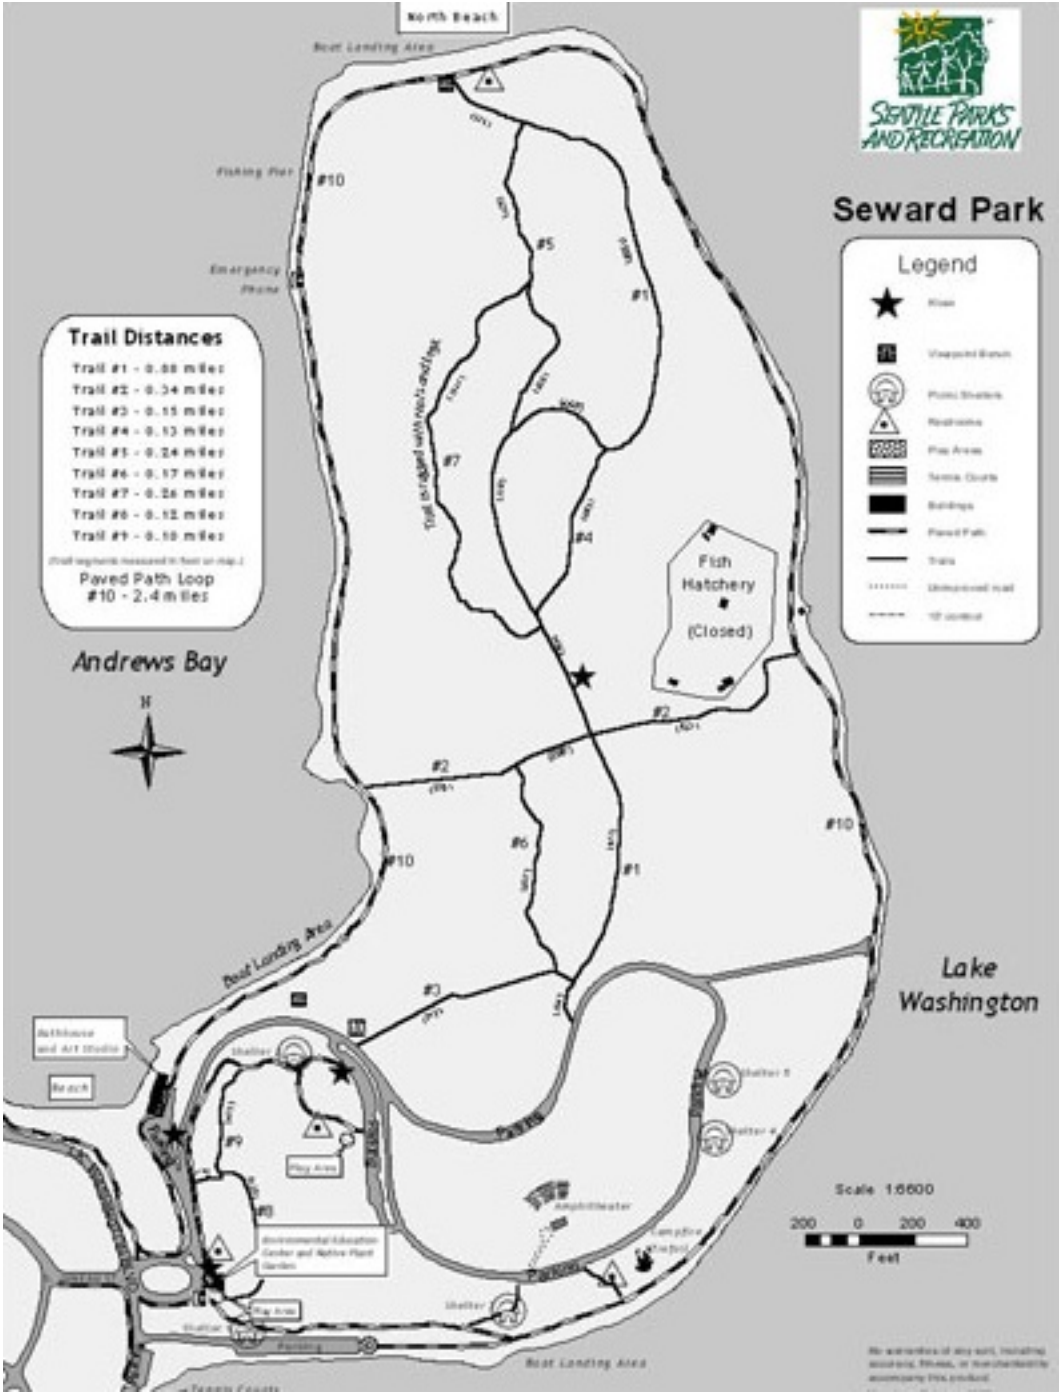

Seward Park

Legend

- ★ River
- Viewpoint
- ⊙ Picnic Shelter
- ⚠ Restrooms
- ▨ Play Area
- ▨ Tennis Courts
- ▭ Buildings
- ▬ Paved Path
- Trail
- ⋯ Unimproved road
- ⋯ 10' contour

Trail Distances

- Trail #1 - 0.08 miles
- Trail #2 - 0.24 miles
- Trail #3 - 0.15 miles
- Trail #4 - 0.12 miles
- Trail #5 - 0.24 miles
- Trail #6 - 0.17 miles
- Trail #7 - 0.26 miles
- Trail #8 - 0.12 miles
- Trail #9 - 0.10 miles

Trail lengths measured to tent on map.
Paved Path Loop #10 - 2.4 miles

Andrews Bay